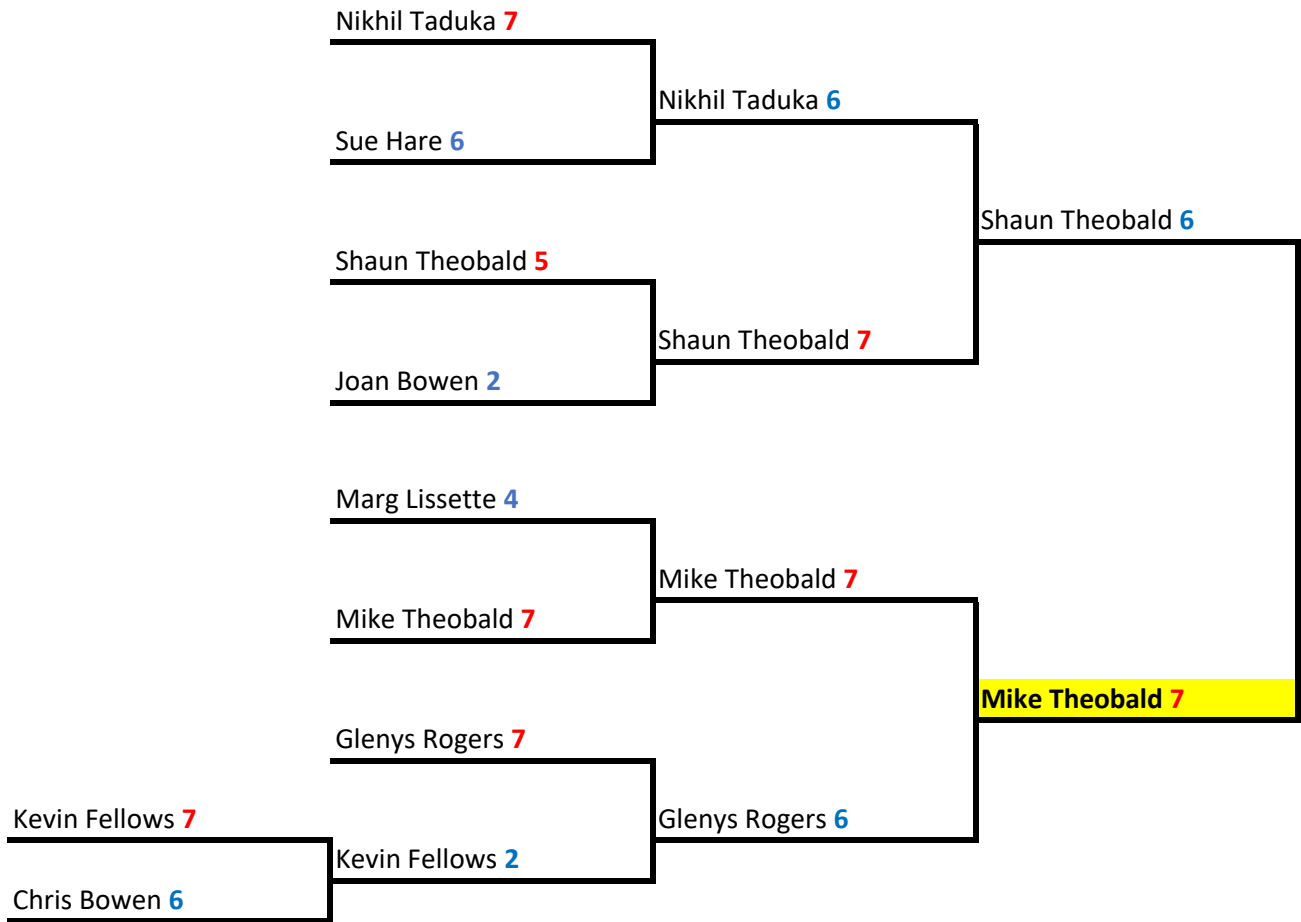

GC Club Handicap

To be finished by nighfall 10 December
Differential Handicap. 1 hour time limit + Rule 19.13