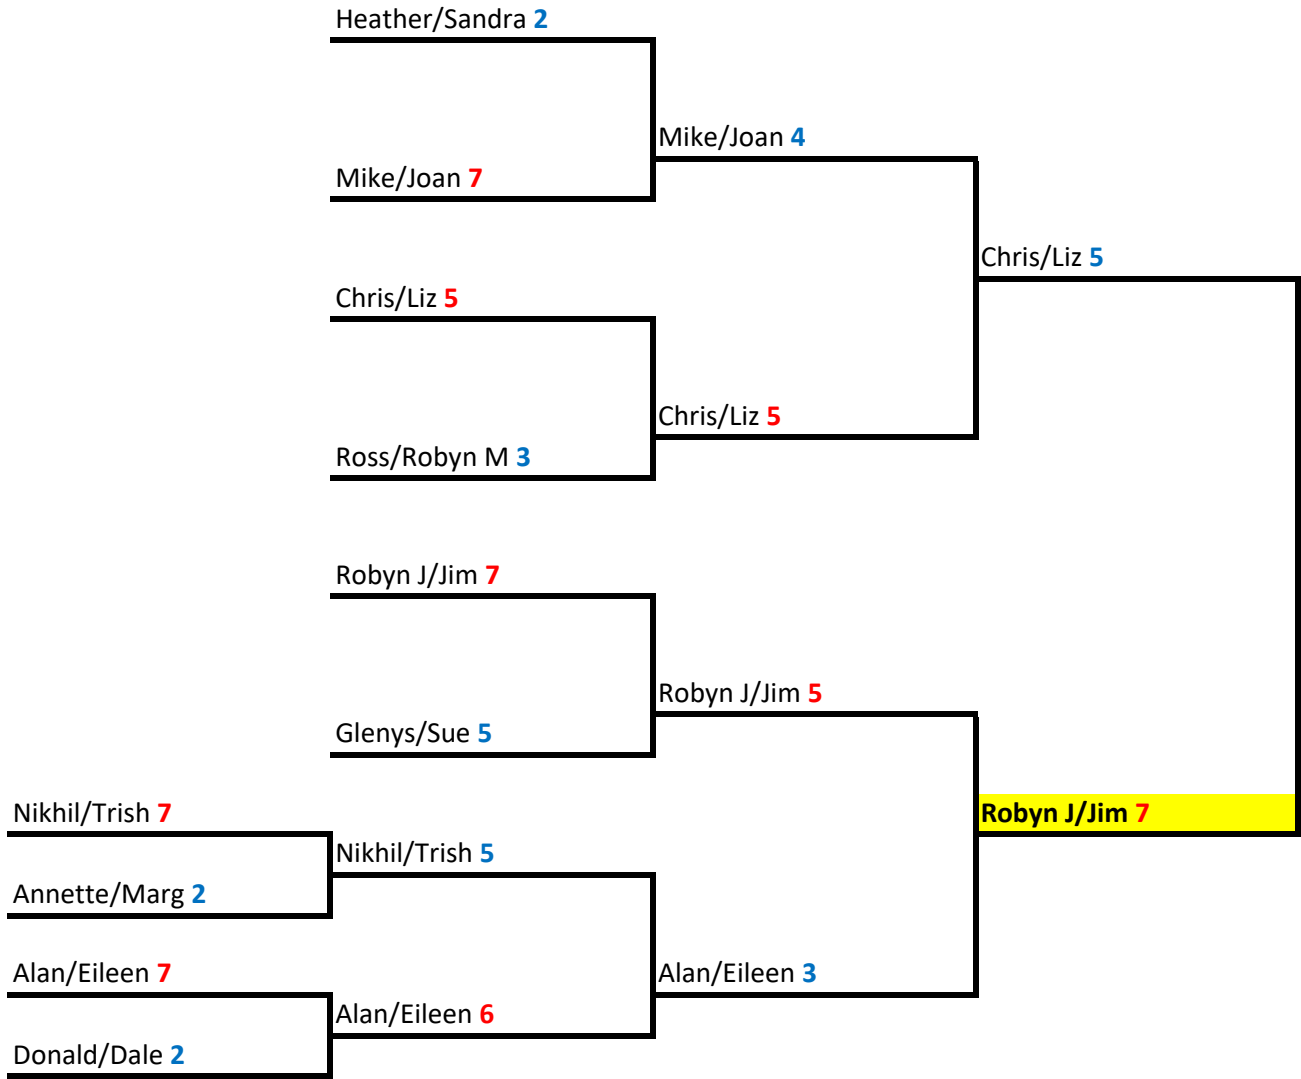

GC Club Pairs

Saturday 11 November

Differential Handicap. 50 minutes time limit + Rule 19.13

Round 1 (8:30am)	Round 2 (9:30am)	Round 3 (10:30am)	FINAL (11:30am)
Nikhil/Trish 7	Heather/Sandra 2	Mike/Joan 4	Chris/Liz 5
Annette/Marg 2	Mike/Joan 7	Chris/Liz 5	Robyn J/Jim 7
Lawn 1	Lawn 2 FC	Lawn 2	Lawn 1
Alan/Eileen 7	Chris/Liz 5	Robyn J/Jim 5	
Donald/Dale 2	Ross/Robyn M 3	Alan/Eileen 3	
Lawn 2	Lawn 2 SC	Lawn 3	
	Robyn J/Jim 7		
	Glenys/Sue 5		
	Lawn 3 FC		
	Nikhil/Trish 5		
	Alan/Eileen 6		
	Lawn 3 SC		