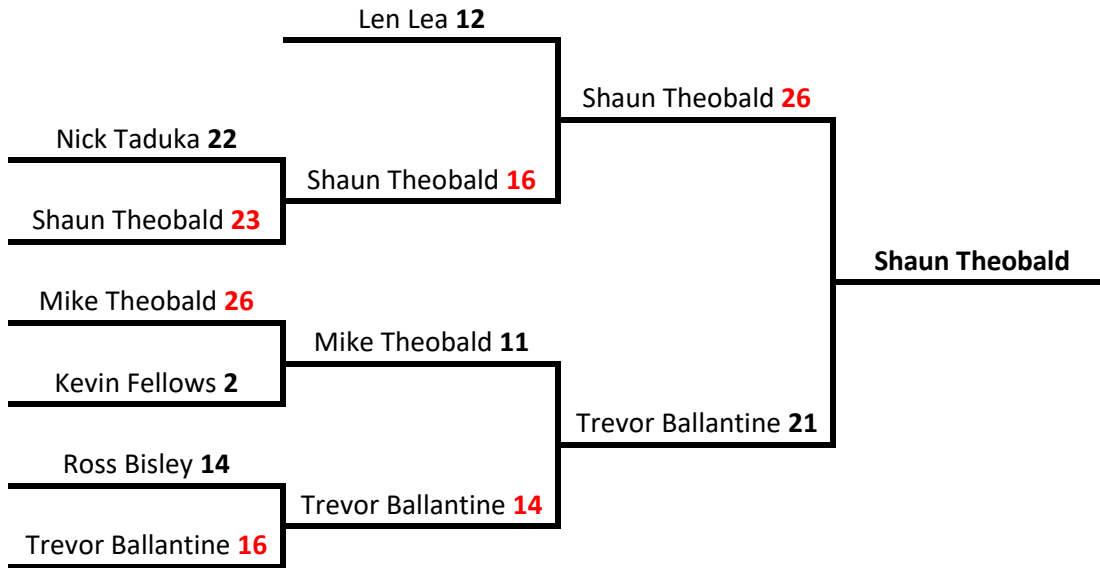

Association Croquet Club Handicap

Handicap Games, 3 Hour Time Limits with Regulation 9

Betty Deane Men's Handicap

Handicap Games, 3 Hour Time Limits with Regulation 9

Vi Woods Women's Handicap

Handicap Games, 3 Hour Time Limits with Regulation 9