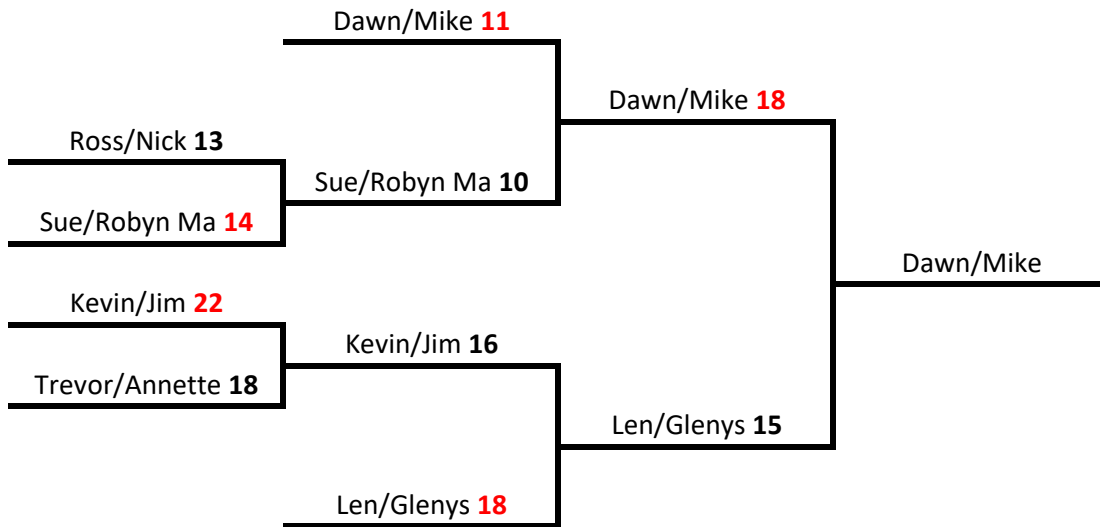

Association Croquet Club Handicap

Handicap Games, 3 Hour Time Limits with Regulation 9

Betty Deane Men's Handicap

Handicap Games, 3 Hour Time Limits with Regulation 9

Vi Woods Women's Handicap

Handicap Games, 3 Hour Time Limits with Regulation 9

AC Club Pairs

Saturday-Sunday, 9-10 October

Handicap Games, 3 Hour Time Limits with Regulation 9

Routley Trophy

Saturday-Sunday, 16-17 October
Handicap Games, 3 Hour Time Limits with Regulation 9