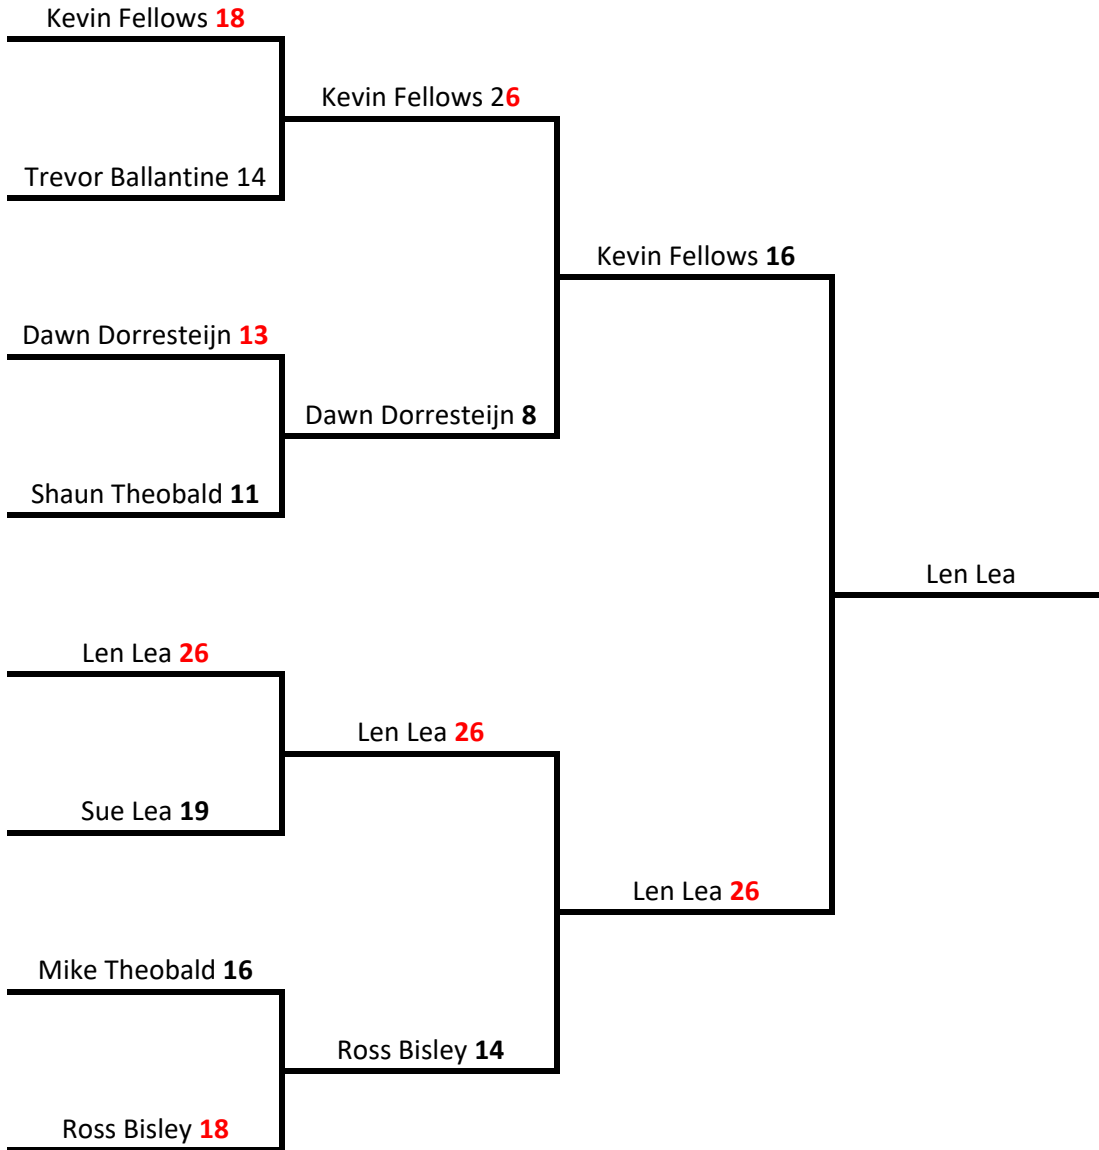

Association Croquet Club Handicap

Handicap Games, 3 Hour Time Limits with Regulation 9

Betty Deane Men's Handicap

Handicap Games, 3 Hour Time Limits with Regulation 9

Vi Woods Women's Handicap

Handicap Games, 3 Hour Time Limits with Regulation 9

AC Club Pairs

Saturday-Sunday, 9-10 October

Handicap Games, 3 Hour Time Limits with Regulation 9

Routley Trophy

Saturday-Sunday, 16-17 October
Handicap Games, 3 Hour Time Limits with Regulation 9