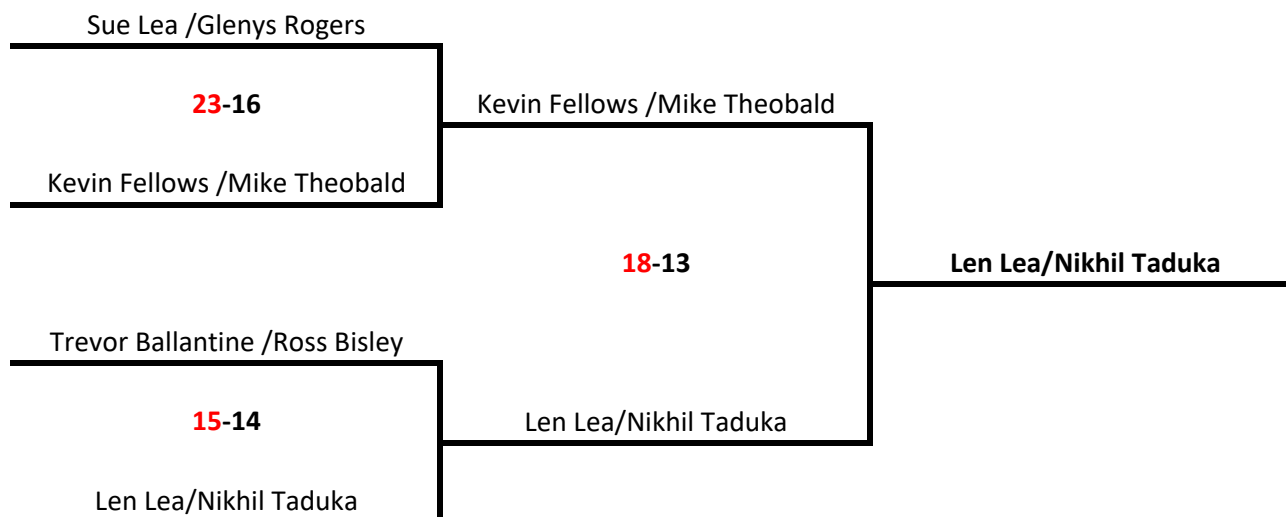

AC Club Pairs

Sunday 9 October 2022, 9:30am start

Differential Bisque, with bisques going to weaker player. 3 hour time limit + Regulation 9

Routley

Sunday 16 October 2022, 9:30am start

Full Bisque. 3 hour time limit + Regulation 9