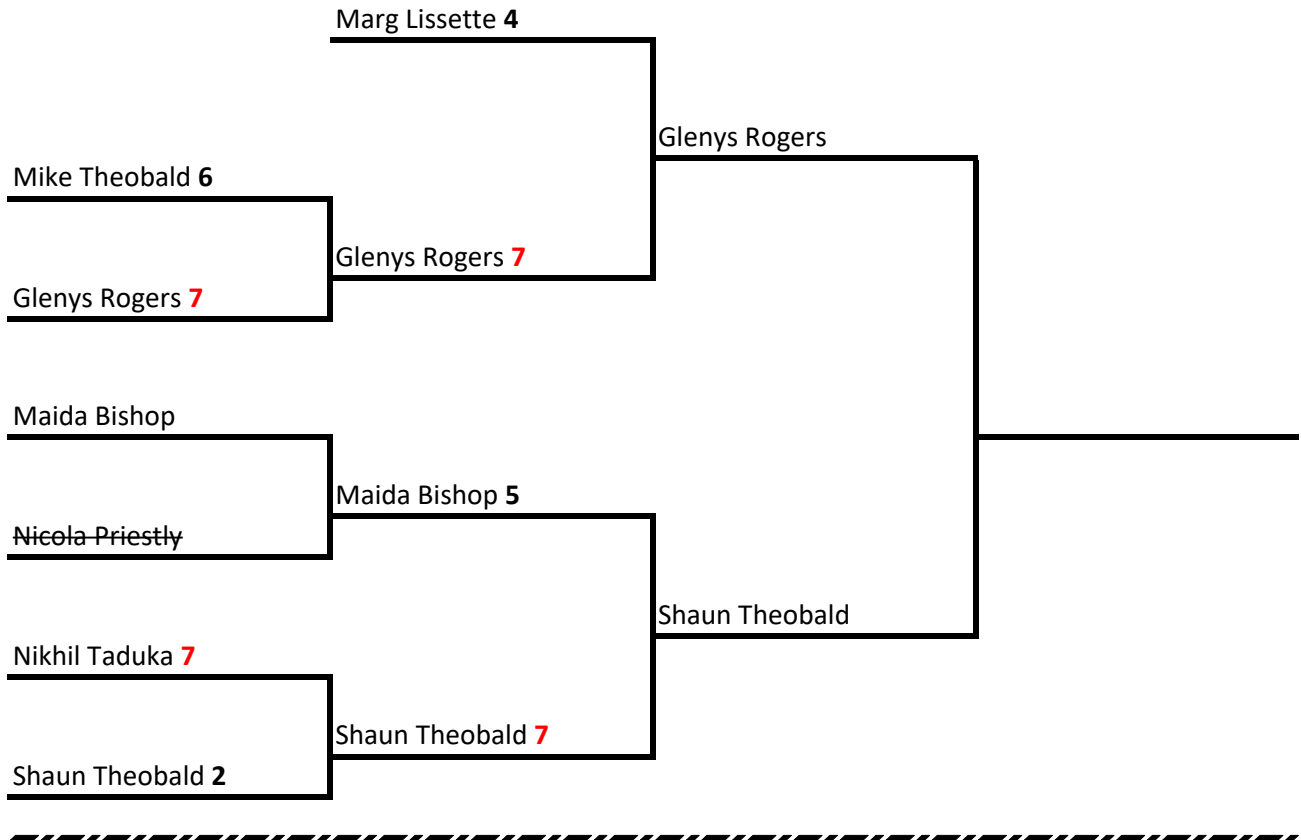

GC Club Handicap

To be finished by nighfall 16 December
Differential Handicap. 1 hour time limit + Rule 19.13

Don Reyland Stars

National GC Competition
To be finished by nighfall 16 December
Differential Handicap. 1 hour time limit + Rule 19.13